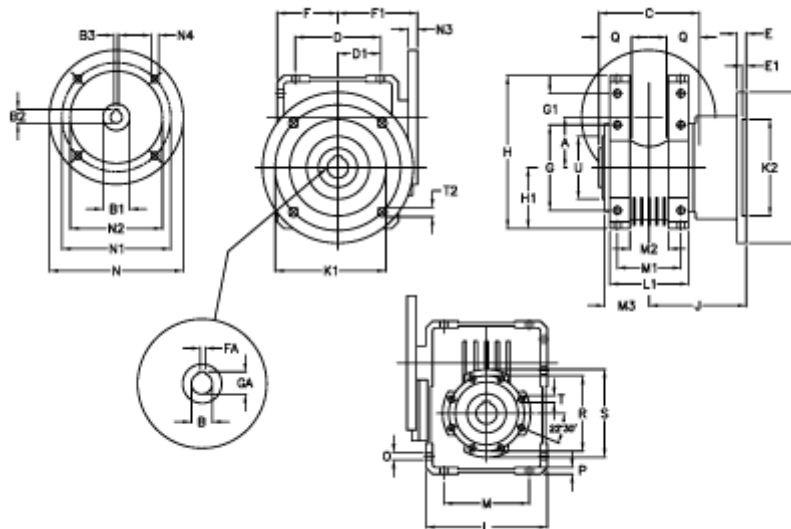

Article number: 392206303042516

Description: Worm Gear with Torque Limiter  
W63 L1-UF-30-P71B5

## Measures

A = 62.17	E = 11	H = 182.5	M = 102	N4 = 9	U = 75
B = 25	E1 = 5	H1 = 72.5	M1 = 76	O = 9.0	
B1 E7 = 14	F = 73	J = 116.0	M2 = 46	P = 8	
B2 = 16.3	F1 = 95	K = 180	M3 = 53	Q = 35	
B3 H9 = 5	FA = 8	K1 = 150	N = 160	R = 90	
C = 120	G = 102	K2 = 115	N1 = 130	S = 105	
D = 102.0	G1 = 37.5	L = 145	N2 = 110	T = M8x14	
D1 = 51.0	GA = 28.3	L1 = 94	N3 = 11.0	T2 = 11.0	